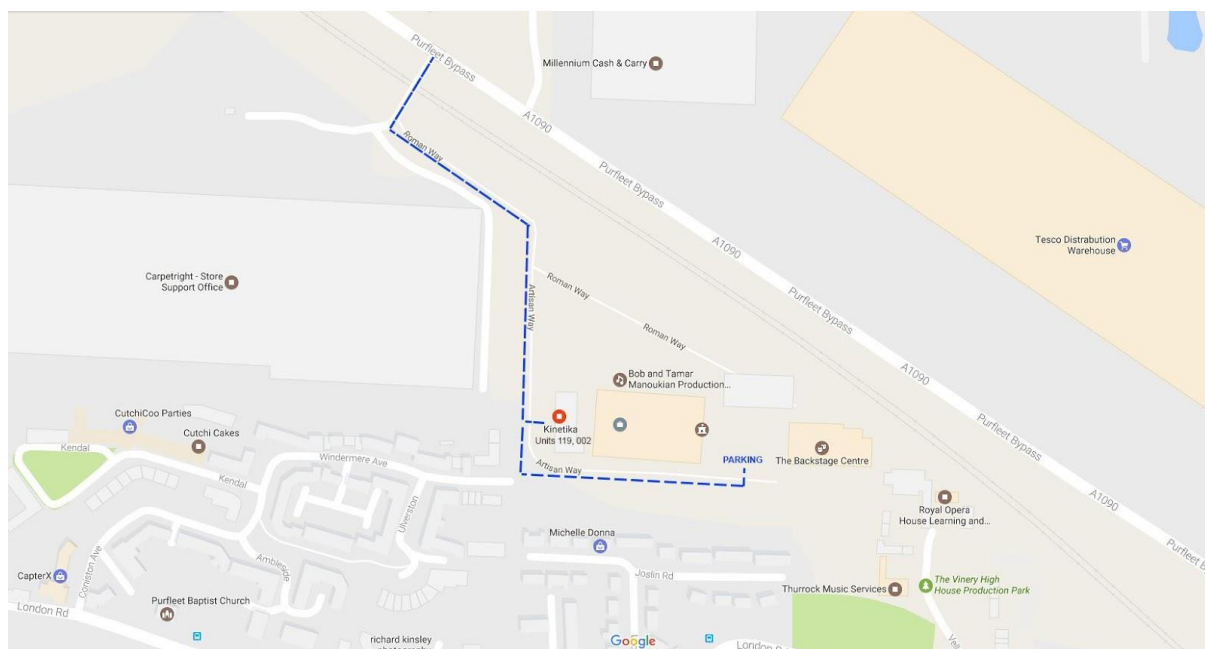

By Car:

To park nearest the studio, enter High House Production Park from Purfleet Bypass, not London Road. Look for a turning towards a large Carpetright warehouse – it is not well signposted.

Note: Please do not rely solely on your sat nav to help you arrive, as you may get unreliable directions to this postcode. Google Maps is usually fine however.

There is free parking on site. If the spaces in front of the Artists' Studio are full, follow the road round and park at the Backstage Centre car park.

From M25:

- Take the M25 and leave the motorway at Junction 31.
- Join the A1090 (Stone House Lane) towards Purfleet railway station.
- At the roundabout with Purfleet Bypass, turn right along the Bypass.
- High House Production Park is first left.

From A13:

- Leave A13 when you see signs for Purfleet.
- Follow Purfleet signs along A1090 (Bypass)
- At the Circus Tavern roundabout take 2nd exit to High House Production Park.
- HHPP is the first turning on the right (as if you're turning into Carpetright).

Map below shows route off the bypass to the studio/parking.

At the Artists' Studios we are 119 or 002 on the doorbell. If no answer call: 01708 202844.