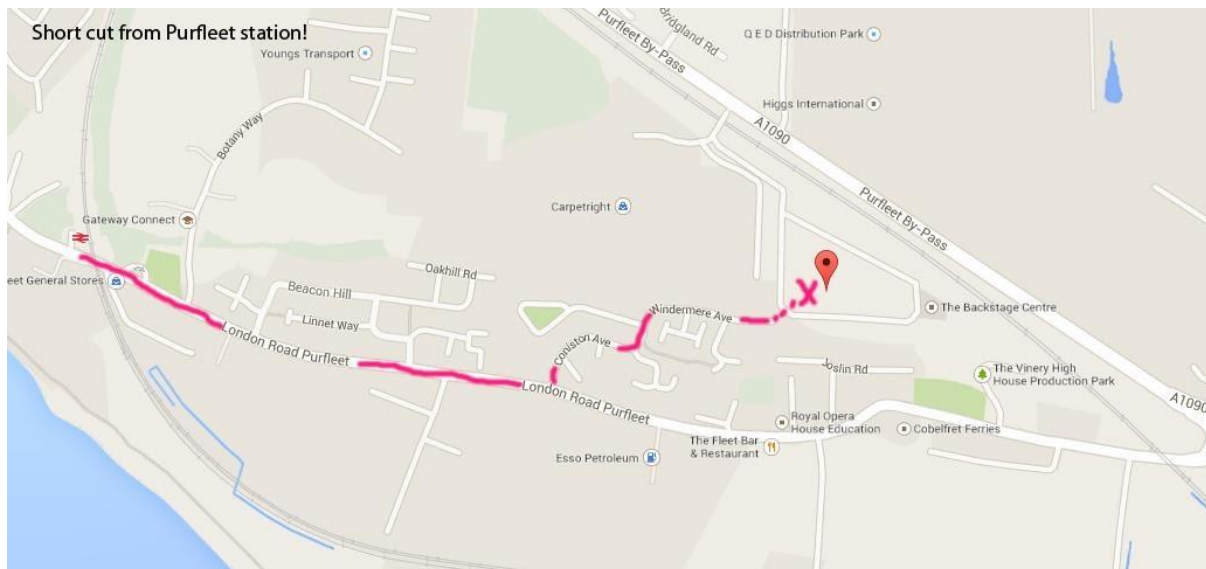

## Visiting Kinetika – Travel Info

119 Artist Studios, High House Production Park, Purfleet-on-Thames, Essex RM19 1AS

The front of the building has two entrance doors.  
If coming to the OFFICE (119), use the LEFT door.  
If coming to the STUDIO (002), use the RIGHT door.

### **By Train:**

Purfleet Railway Station is the nearest stop to the Production Park. It is located on the C2C Line, with trains leaving regularly from London Fenchurch Street and Southend Central Train Station. It is a 15-minute walk from the station. Turn left out of the station and walk straight up London Road, the fastest route to the Artists' Studios is shown on the map below. Follow signs for Royal Opera House.

Location: [Google Map](#)

Map showing a shortcut to the Artists' Studios – take Coniston Avenue and follow the road round.

The Artists' Studios is the first building you will see on the site if you approach from this side.

From A13:

- Leave A13 when you see signs for Purfleet.
- Follow Purfleet signs along A1090 (Bypass)
- At the Circus Tavern roundabout take 2nd exit to High House Production Park.
- HHPP is the first turning on the right (as if you're turning into Carpetright).